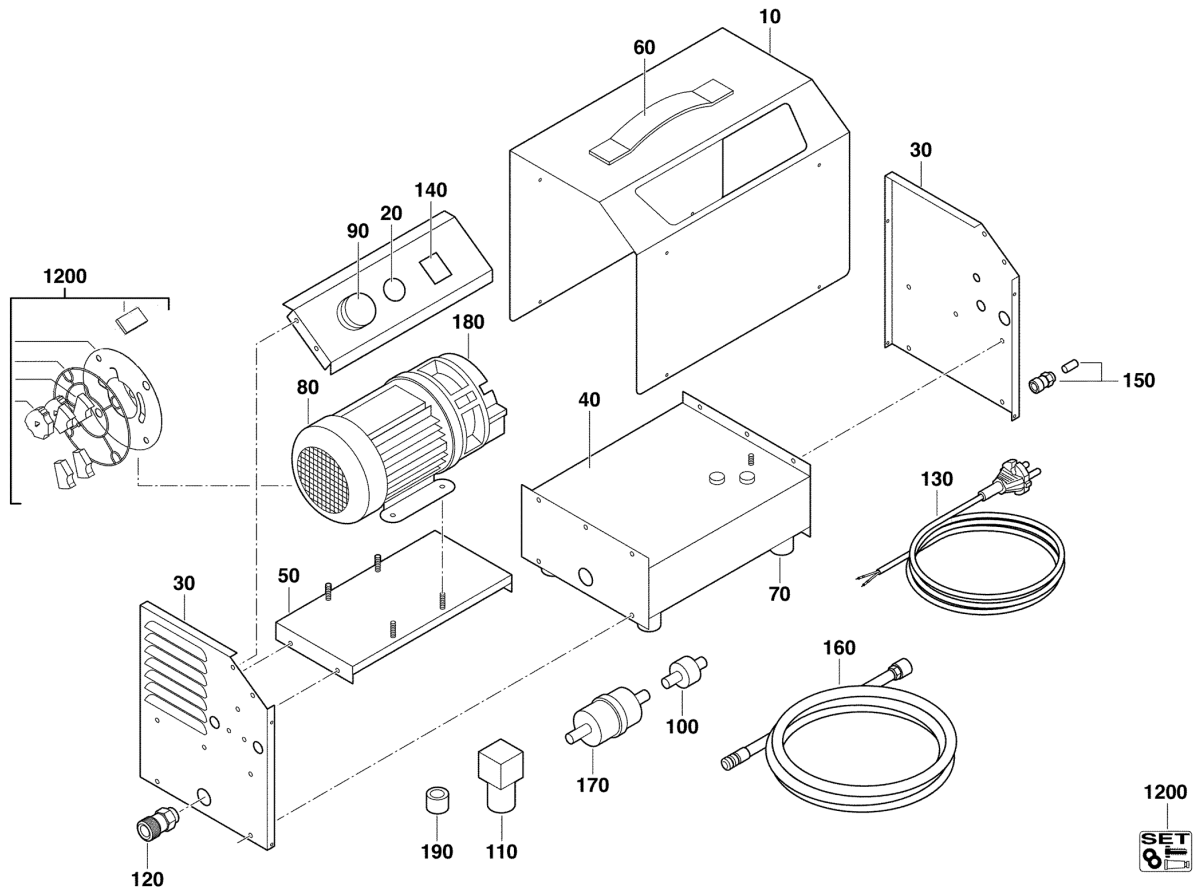

VACUUM EQUIPMENT VP6 230V P1M

**4932352094 - VACUUM EQUIPMENT VP6 230V P1M -
4000411861**

Position	Quantity	Description	Part number	EAN
0010 1	1	COVER	Item discontinued(4931416590)	
0020 2	1	COVER	Item discontinued(4931416591)	
0030 3	1	COVER	Item discontinued(4931416592)	
0040 4	1	TANK	Item discontinued(4931416593)	
0050 5	1	PLATE	Item discontinued(4931416594)	
0060 6	1	HANDLE	Item discontinued(4931416595)	
0070 7	1	FOOT	Item discontinued(4931416596)	
0080 8	1	PUMP	Item discontinued(4931416597)	
0090 9	1	PRESSURE GAUGE	Item discontinued(4931416598)	
0100 10	1	LOCK	Item discontinued(4931416599)	
0110 11	1	FILTER	Item discontinued(4931416600)	
0120 12	1	QUICK HITCH	Item discontinued(4931416601)	
0130 13	1	CONNECTION CABLE	Item discontinued(4931416602)	
0140 14	1	SWITCH	Item discontinued(4931416603)	
0150 15	1	FUSE	Item discontinued(4931416604)	
0160 16	1	HOSE	Item discontinued(4931416605)	
0170 17	1	FILTER	Item discontinued(4931416606)	
0180 18	1	ARMATURE	Item discontinued(4931416607)	
0190 19	1	FILTER	Item discontinued(4931416609)	
1200 20	1	REPAIR KIT	Item discontinued(4931416608)	