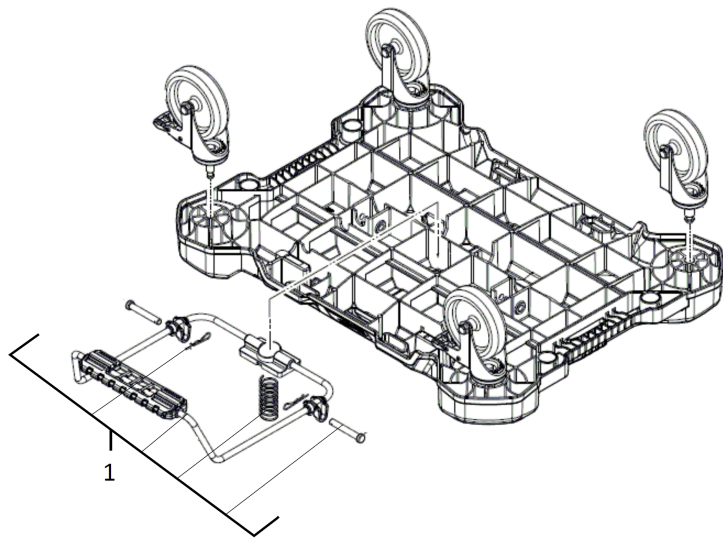

# **PACKOUT FLAT TROLLEY - 1PC**

**4932471068 - PACKOUT FLAT TROLLEY - 1PC - 4000474291**

Position	Quantity	Description	Part number	EAN
0001 1	1	LOCK COMPLETE	4931472891	4058546331931