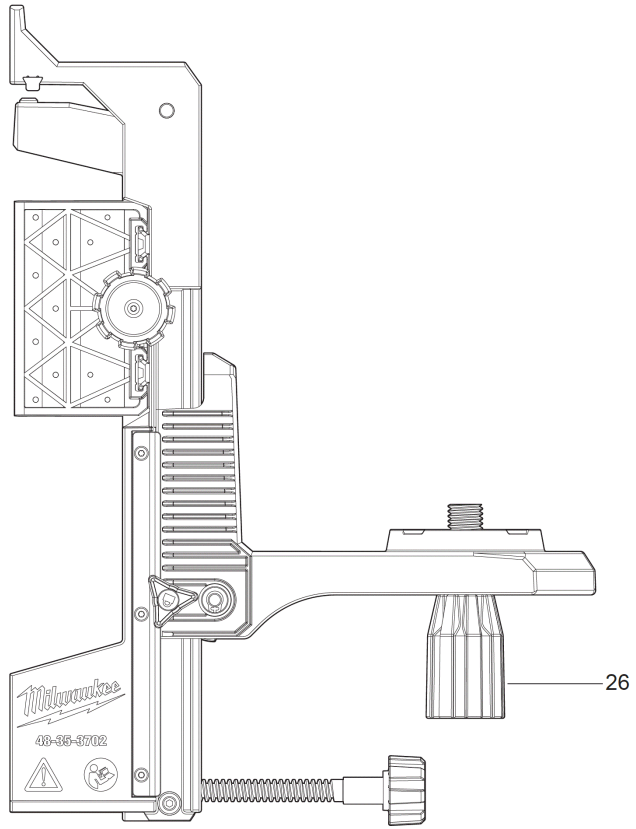

Laser Wall Mount

4932493201 - LWM - 4000497440

Position	Quantity	Description	Part number	EAN
0026 1	1	HANDLE SCREW SHORT	4931506240	4058546555542