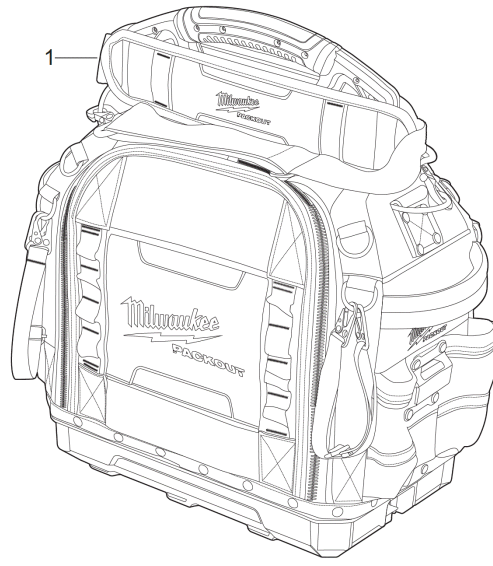

**PACKOUT 38CM CLOSED TOTE TOOLBAG-  
1PC XXX**

**4932493623 - PACKOUT 38 CM CLOSED TOTE TOOL BAG -  
4000503097**

Position	Quantity	Description	Part number	EAN
0001 1	1	STRAP	4931496308	4058546534455