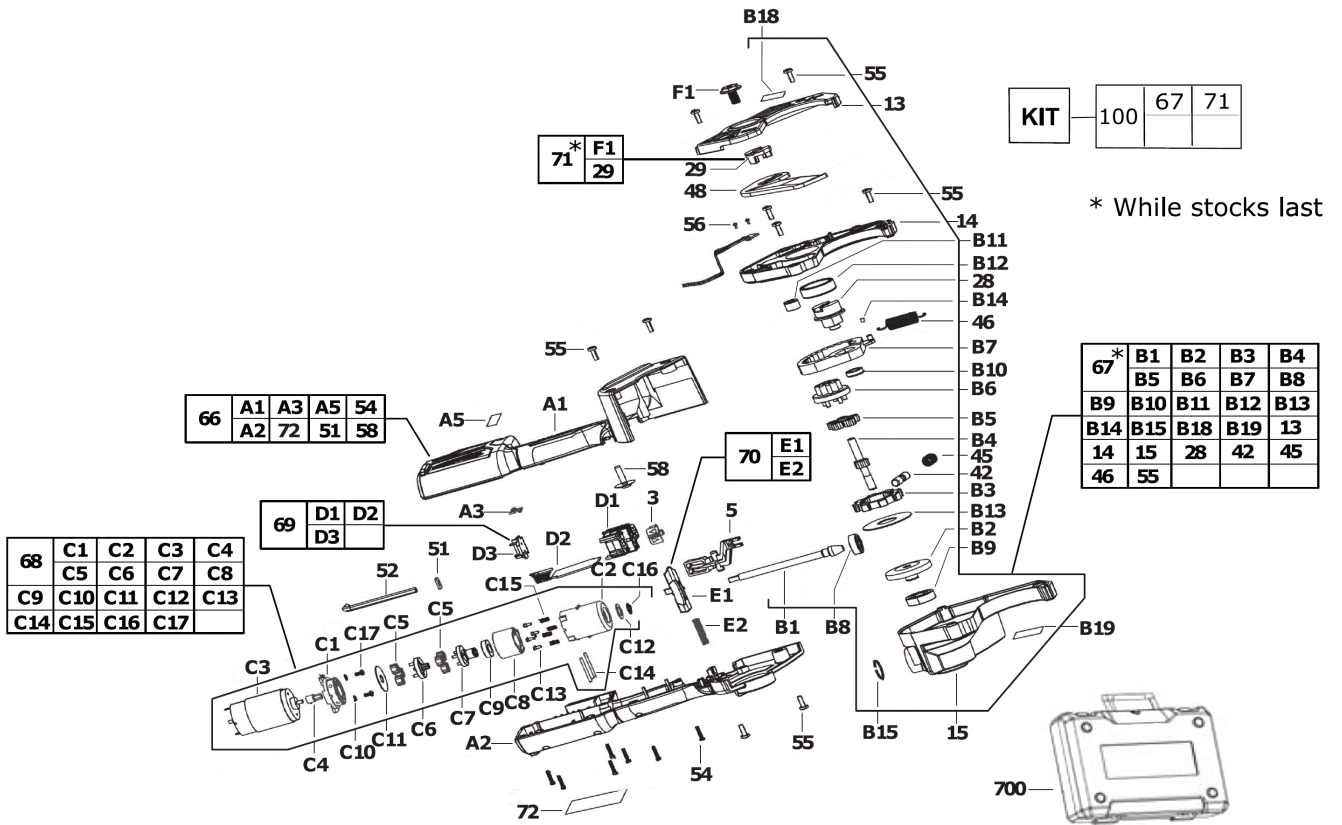

C12PPC-0 M12 PVC PIPE CUTTER XXX

4933416550 - C12PPC-0 - 4000431243

Position	Quantity	Description	Part number	EAN
0003 1	1	SWITCH LEVER	Item discontinued(350422001)	
0005 2	1	LEVER	Item discontinued(519970001)	
0013 3	1	GEAR BOX HOUSING	Item discontinued(641560001)	
0014 4	1	GEAR BOX HOUSING	Item discontinued(641561001)	
0015 5	1	GEAR BOX HOUSING	Item discontinued(641562001)	
0028 6	1	SPINDLE	Item discontinued(680092002)	
0029 7	1	HOLDER	Item discontinued(692440001)	
0042 8	1	PIN	Item discontinued(672342001)	
0045 9	1	SPRING	Item discontinued(692375001)	
0046 10	1	SPRING	692376001	4002395824816
0048 11	1	CUTTER	4931441978	4002395179268
0051 12	1	RUBBER SLEEVE	Item discontinued(560814001)	
0052 13	1	BIT	Item discontinued(691255003)	
0054 14	1	SCREW	661047001	4002395824496
0055 15	1	SCREW	661113007	4002395824502
0056 16	1	SCREW	Item discontinued(661347001)	
0058 17	1	SCREW	660200002	4002395823215
0066 18	1	PAIR HANDLE SHELLS	Item discontinued(4931433614)	
0067 19	1	GEAR BOX	Item discontinued(201364002)	
0068 20	1	MOTOR	Item discontinued(201365002)	
0069 21	1	SWITCH ASSEMBLY	4931433279	4002395895502
0070 22	1	INTERLOCK ELEMENT	Item discontinued(201367002)	
0071 23	1	ADAPTER	Item discontinued(201368002)	
0072 24	1	RATING PLATE	Item discontinued(4931433280)	
0100 25	1	GEAR BOX	4931495825	4058546494933
0700 26	1	CARRYING CASE	201611001	4002395840106