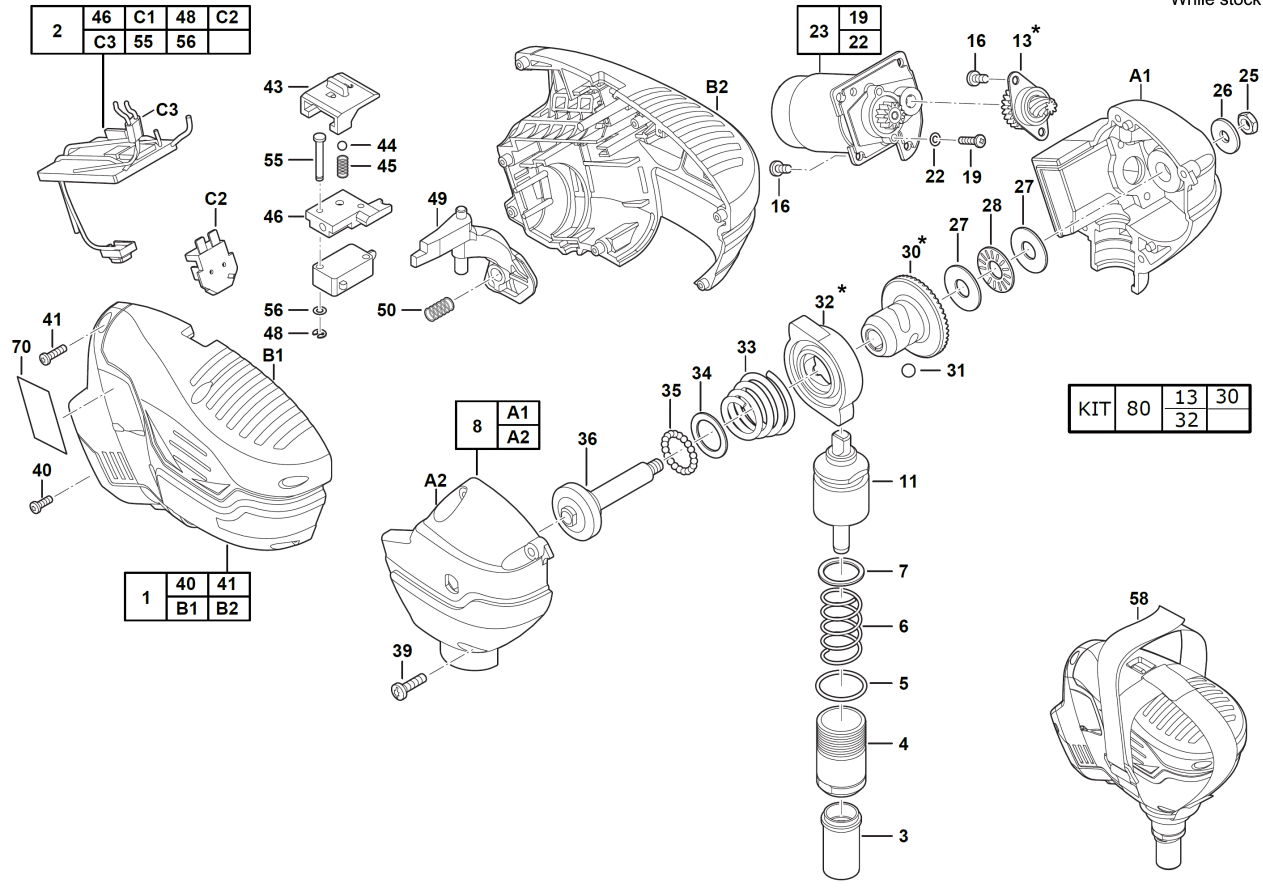

* While stock lasts

KIT	80	13	30
		32	

2	46	C1	48	C2
	C3	55	56	

23	19
	22

8	A1
	A2

1	40	41
	B1	B2