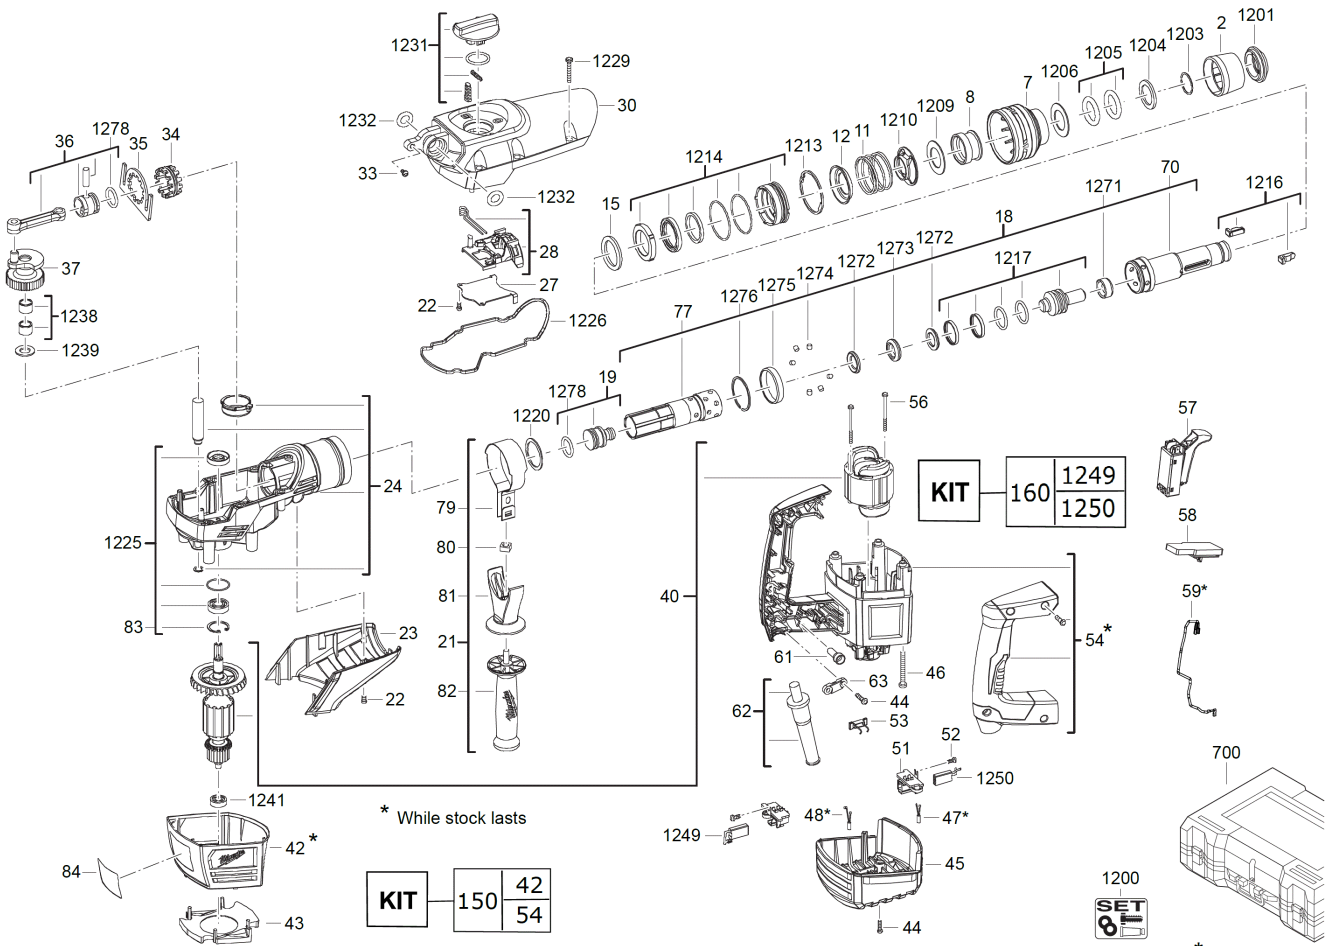

* While stock lasts

KIT	150	42
		54

SET	1200
	6

* Use only for 110V version