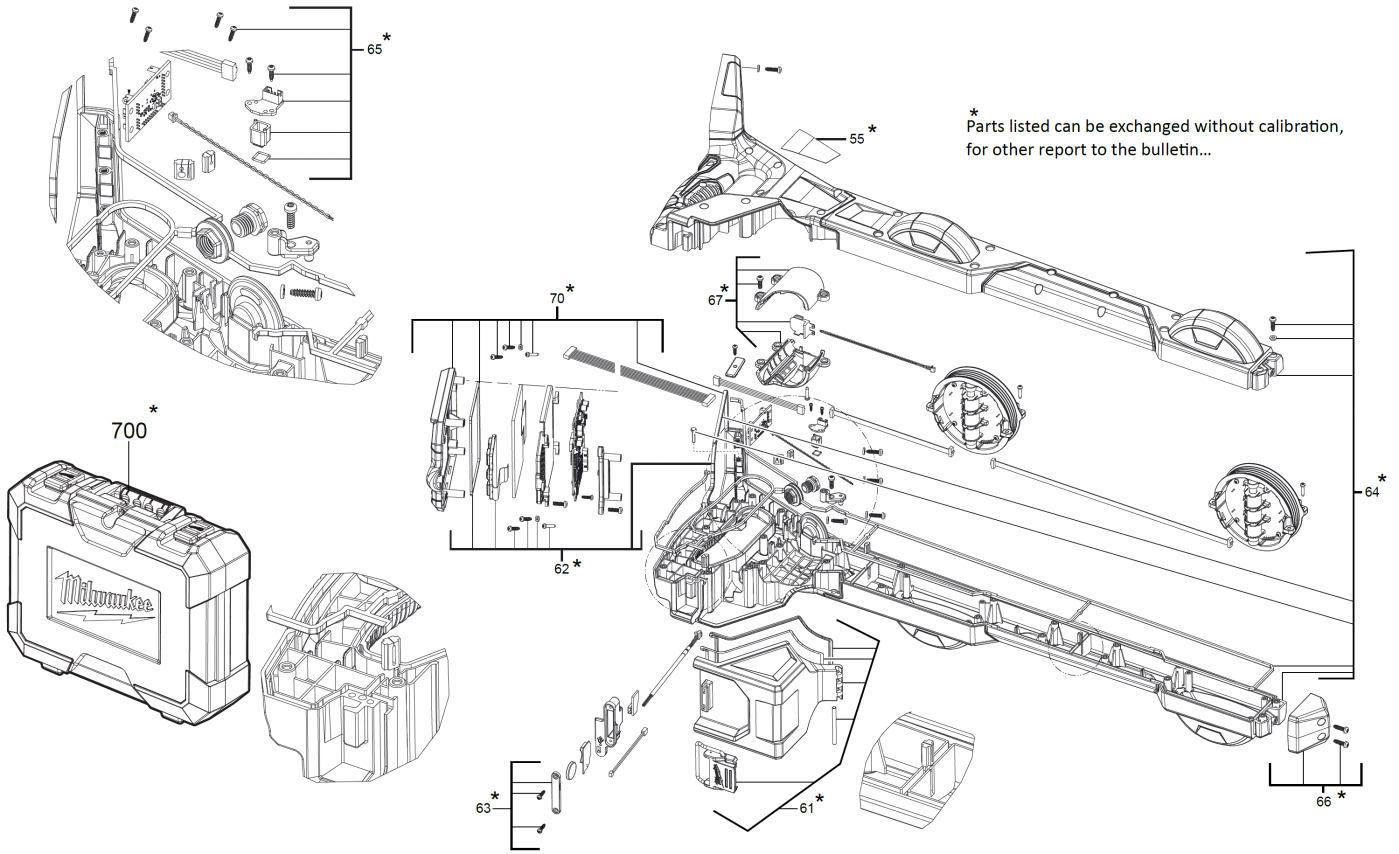

M12PL-201C PLUMBING LOCATOR 0 IN BOX XXX

4933478615 - M12PL-201C - 4000477893

* Parts listed can be exchanged without calibration, for other report to the bulletin...

Position	Quantity	Description	Part number	EAN
0055 1	1	RATING PLATE	4931479192	4058546367602
0061 2	1	COVER	4931479193	4058546367619
0062 3	1	CONTROL PANEL KIT	4931479194	4058546367626
0063 4	1	COVER	4931479195	4058546367633
0064 5	1	HOUSING	4931479196	4058546367640
0065 6	1	LED LIGHT	4931479197	4058546367657
0066 7	1	RUBBER STOP	4931479198	4058546367664
0067 8	1	ELECTRONIC	4931479199	4058546367671
0070 9	1	HOUSING	4931479200	4058546367688
0700 10	1	CARRYING CASE	4931479201	4058546367695