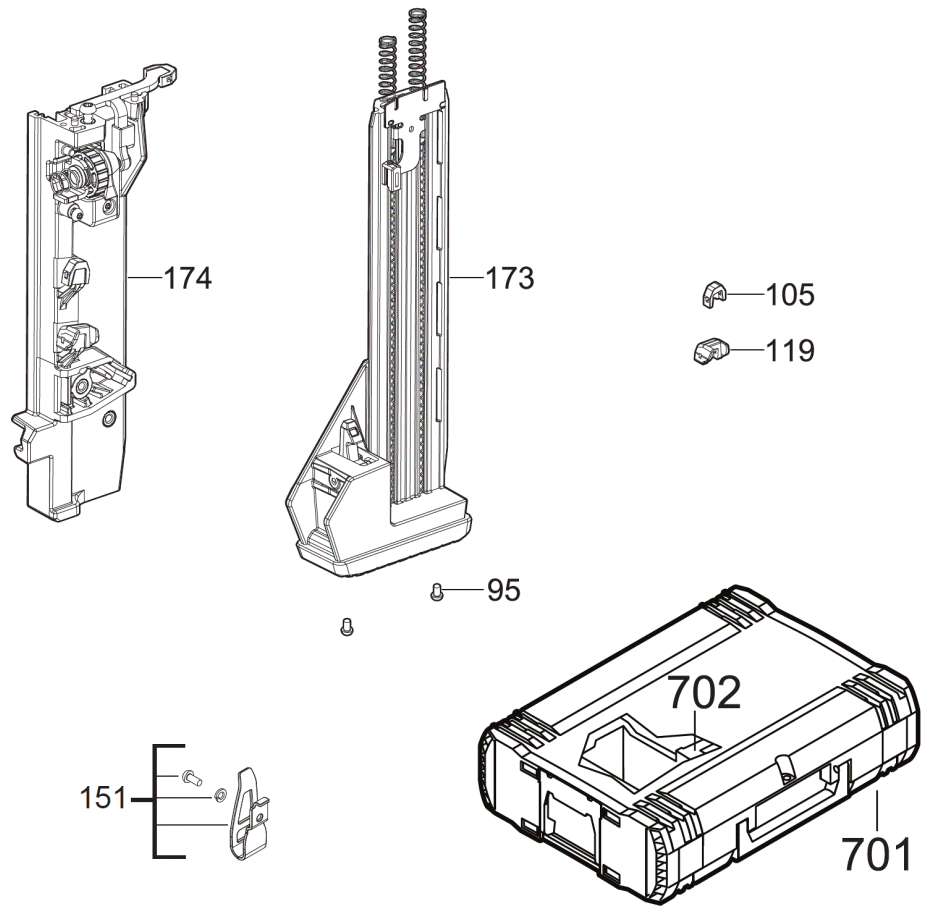

M12FCN18GS-202X CO. BRAD NAILER 18GA IN2

4933493355 - M12FCN18GS-202X - 4000503009

M18 FUEL™ CORDLESS NAILER

Milwaukee Nothing but **HEAVY DUTY**™

Warning: Read the instructions before using this tool. Failure to read the instructions may result in injury or death.