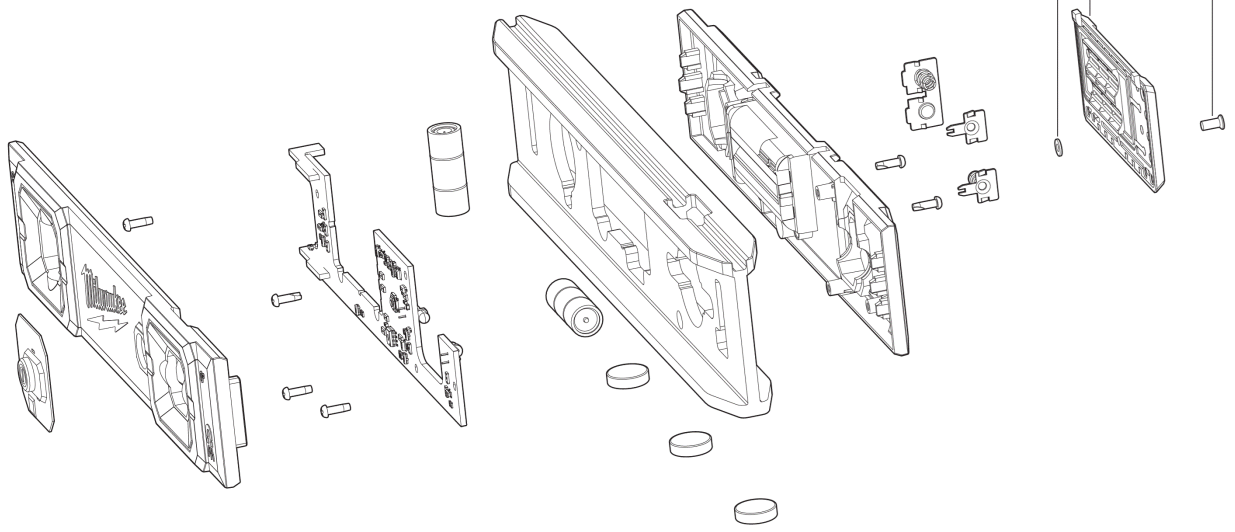

Wasserwaage Torpedo LED 23 cm magn. XXX

4932498742 - LED TORPEDO LEVEL - 4000498742

30

Position	Quantity	Description	Part number	EAN
0030 1	1	TUER	4931507579	4058546600907